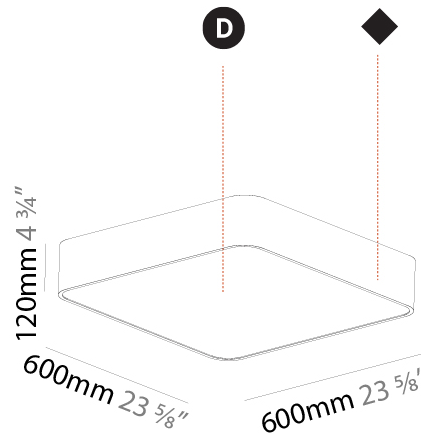

GENERAL

Series: Smoothy
Subseries: Smoothy Standard
Partner: Prolicht
Division: Architectural
Installation: Surface
Product Type: Ceiling Surface
Mounting Location: Ceiling
Light Distribution: Direct

PHYSICAL

Shape: Square
Length (mm): 600
Length (in): 23 5/8
Width (mm): 600
Width (in): 23 5/8
Height (mm): 120
Height (in): 4 3/4
Weight (kg): 11.315
Weight (lbs): 24.89
Diffuser: [PMMA - Opal or Micro-Prism](#)
Fixture Finish: [SSR / BKV / CWI / CRY / HAB / UFT / ITA / RUA / FTG / MYG / LOD / PUS / FRO / FUP / KIA / POP / BLS / SPG / MEY / GOH / CHC / COM / ABZ / JAG / OBR / MOS / ROR](#)
Fixture Material: [Extruded Aluminum / Steel](#)

ELECTRICAL

Lamp Type: LED (Zhaga Standard)
Input Wattage (W): 55
Total Output Wattage (W): 49.7
Dimming: [Non-Dimmable](#)
Driver Included: Yes
Driver Location: Integrated
Driver Type: [Constant Current - Universal](#)
Driver Class: [Class 2](#)
Input Voltage (V): 120 - 277
Constant Current (mA): 350
Upon Request: (Not included - see components) Integral: 0-10Vdc dimming / Phase dimming 120Vac only

LED

[Color Temperature (°K): 3000 / 4000](#)
Max. Delivered Lumen (lm): 5520 / 5720
CRI: >80 CRI
Efficiency (%): 0.867
Lamp Life (hrs): 50000
Upon Request: [Other CCT available](#)

OPTICAL

RATINGS AND CERTIFICATIONS

Certified By: [Certified for North American Standards](#)
IP rating: [IP20](#)

PROJECT
TYPE
SPECIFIER
QUANTITY
DATE