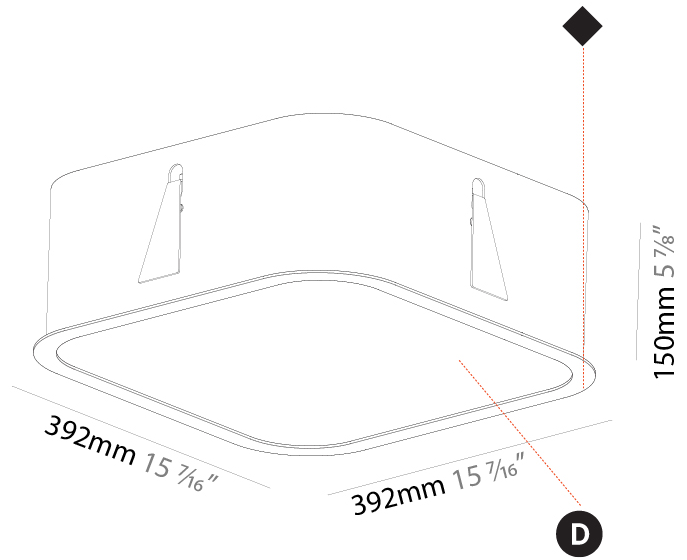

PHYSICAL

Shape: Square
Length (mm): 392
Length (in): 15 7/16
Width (mm): 392
Width (in): 15 7/16
Height (mm): 150
Height (in): 5 7/8
Ceiling Thickness (mm): 10 / 12.5 / 15 / 25
Ceiling Thickness (in): 3/8 or 1/2 or 9/16 or 1
Min. Recessing Depth (mm): 160
Min. Recessing Depth (in): 6 5/16
Weight (kg): 4.341
Weight (lbs): 9.57
Diffuser: PMMA - Opal or Micro-Prism
Fixture Finish: SSR / BKV / CWI / CRY / HAB / UFT / ITA / RUA / FTG / MYG / LOD / PUS / FRO / FUP / KIA / POP / BLS / SPG / MEY / GOH / CHC / COM / ABZ / JAG / OBR / MOS / ROR
Fixture Material: Extruded Aluminum / Steel
Cut-out Measurements: 375mm / 14 3/4" x 375mm / 14 3/4"

ELECTRICAL

Lamp Type: LED (Zhaga Standard)
Input Wattage (W): 13.2
Total Output Wattage (W): 12
Dimming: Non-Dimmable
Driver Included: Yes
Driver Location: Integrated
Driver Type: Constant Current - Universal
Driver Class: Class 2
Input Voltage (V): 120 - 277
Constant Current (MA): 350
Upon Request: (Not included - see components) Integral: 0-10Vdc dimming / Phase dimming 120Vac only

LED

Color Temperature (°K): 3000 / 4000
Max. Delivered Lumen (lm): 1380 / 1430
CRI: >80 CRI
Efficiency (%): 0.827
Lamp Life (hrs): 50000
Upon Request: Other CCT available

OPTICAL

RATINGS AND CERTIFICATIONS

Certified By: Certified for North American Standards
IP rating: IP20